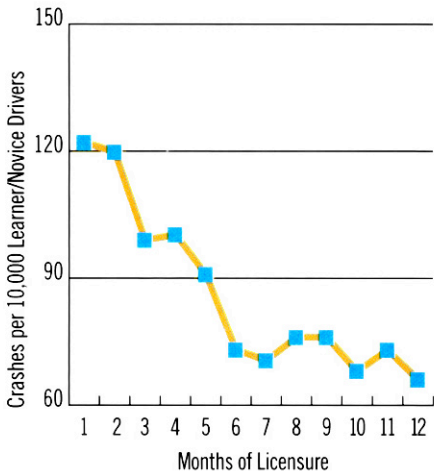

Crash Rate by Months of Licensure

There is a steep drop in the crash risk as new drivers gain experience during the first 12 months of driving.

Source: Mayhew, Simpson & Pak, 2003